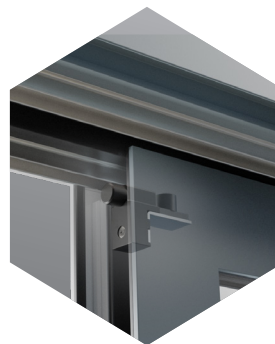

2. Standard Outer Frame

Concealed buffers help dampen sash operation