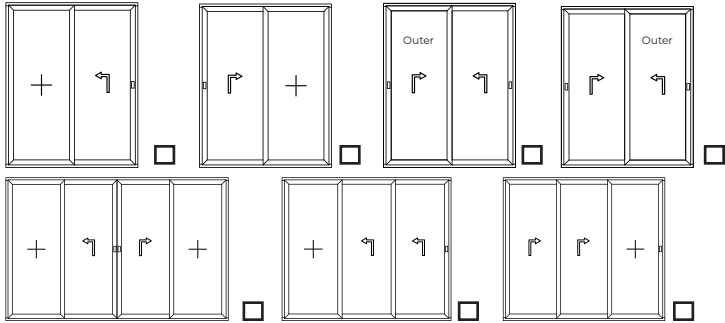

# Prestige Lift & Slide Patio Survey sheet

Garden of Eden Conservatories Ltd | The Island, Edison Road, Dorcan, Swindon SN3 5EZ  
T 01793 530808

Dimensions Max 6500 (w) x 2600mm (h)

<b>Width (mm)</b>		<b>Height (mm)</b> including cill if required
-------------------	--	---

Configuration (When viewed from outside)

Sliding Door

- Inner
- Out

Sash style

- Contemporary
- Stepped

Threshold	
<b>Low Threshold with Ramp</b> *not available on triple track	<input type="checkbox"/>
<b>Standard Frame</b>	<input type="checkbox"/>
<b>Standard Frame with Nose</b>	<input type="checkbox"/>