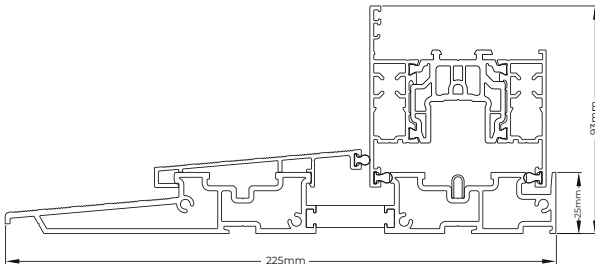

Threshold Options

1. Low Threshold with Ramp

Square cut frames for easy assembly on site if required