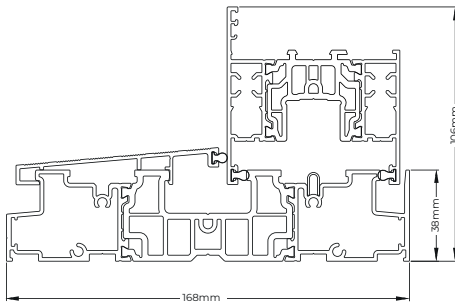

2. Standard Outer Frame

Concealed buffers help dampen sash operation