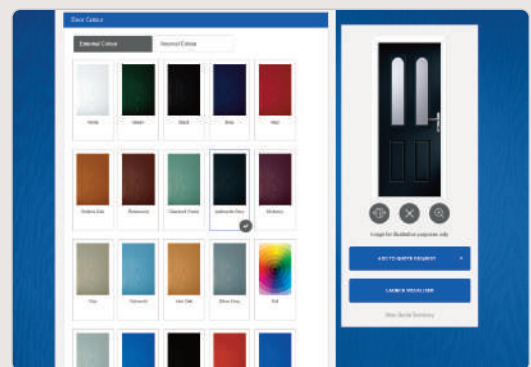

Choose your Door Colour