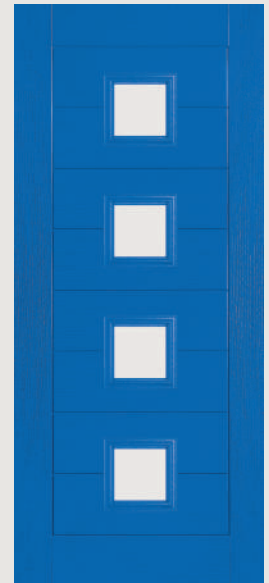

Monza II Square 4