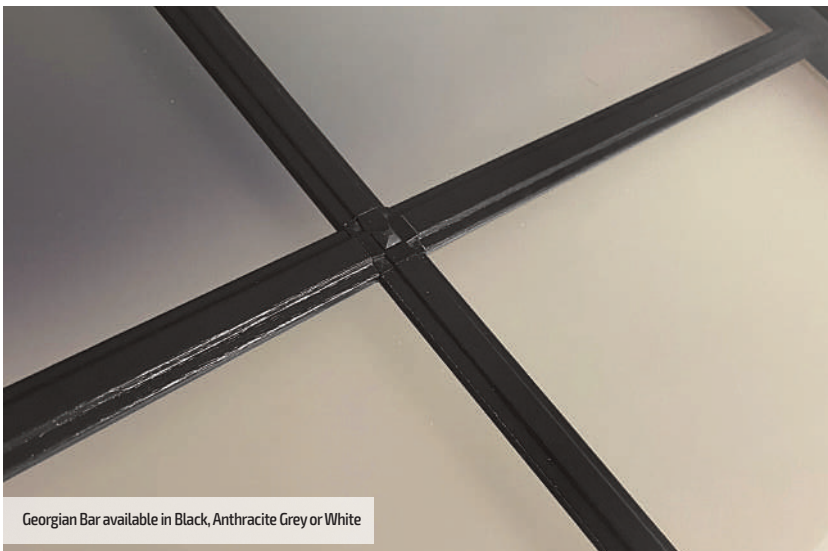

# Merion

Grained Traditional Doors

The Merion is available with a complementary glass range designed specifically for this door style

Door Colour: Black | Decorative Glass: Georgian Bar

Georgian Bar available in Black, Anthracite Grey or White