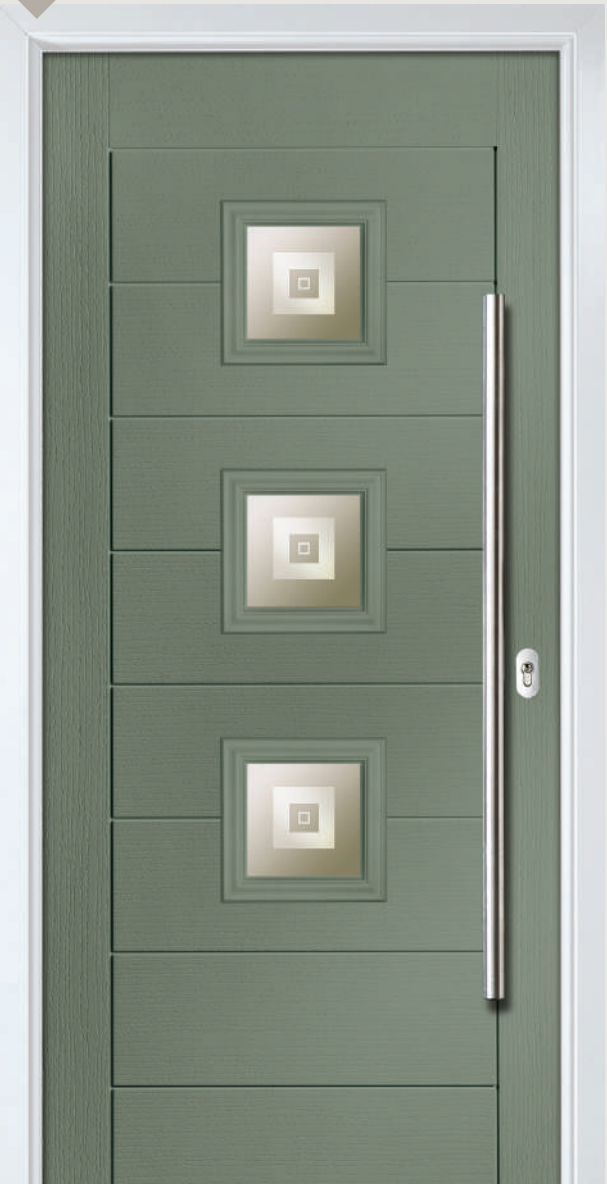

Centre
Option

Door Colour: Sage
Decorative Glass: Greenwich