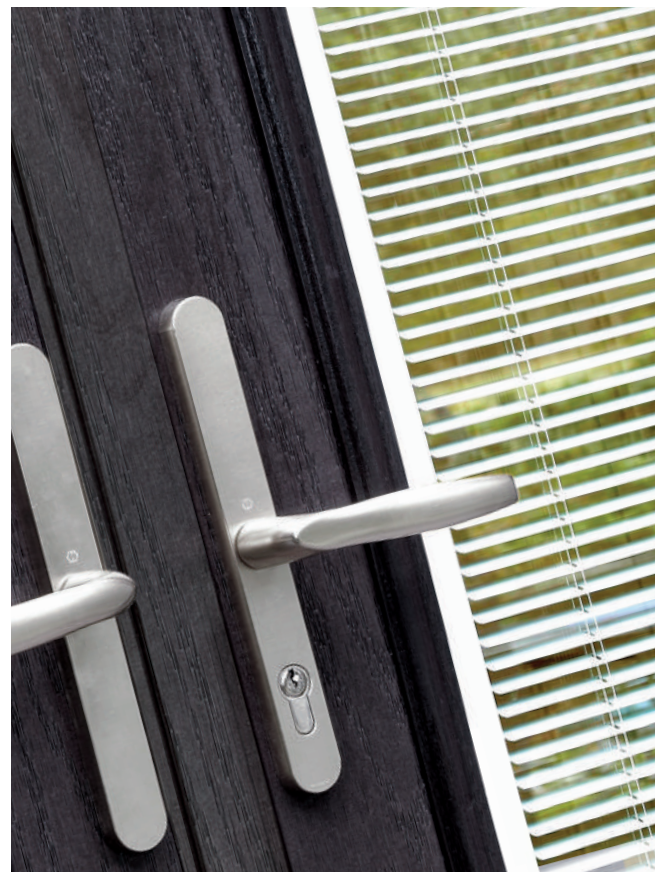

### Venetian Blind

Control light and privacy with instant fingertip control when you select an integrated door blind. This Venetian blind is cleverly encapsulated within the insulated glass cavity of this door to provide a zero maintenance blind.

**Raise Tab:** Choose whether to have the blinds raised or lowered.

**Tilt Tab:** Choose whether to have the blinds open or closed.

Door Colour: Cream White  
Decorative Glass: Clear

Door Colour: Slate  
Decorative Glass: Venetian Blind