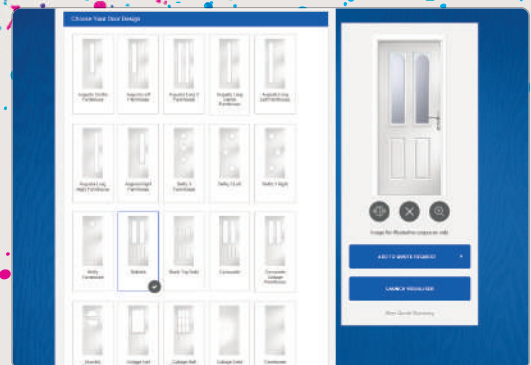

Choose your Door Style