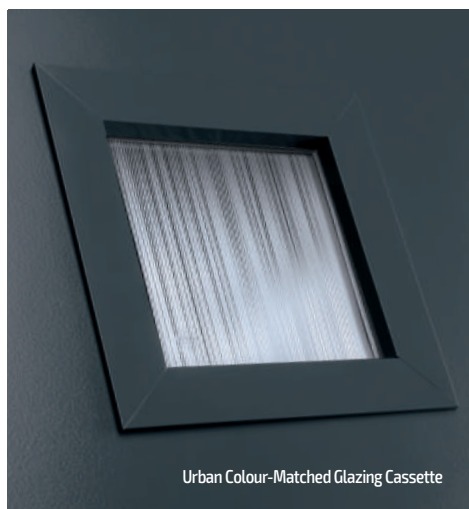

Urban Aluminium Glazing Cassette

Urban Colour-Matched Glazing Cassette