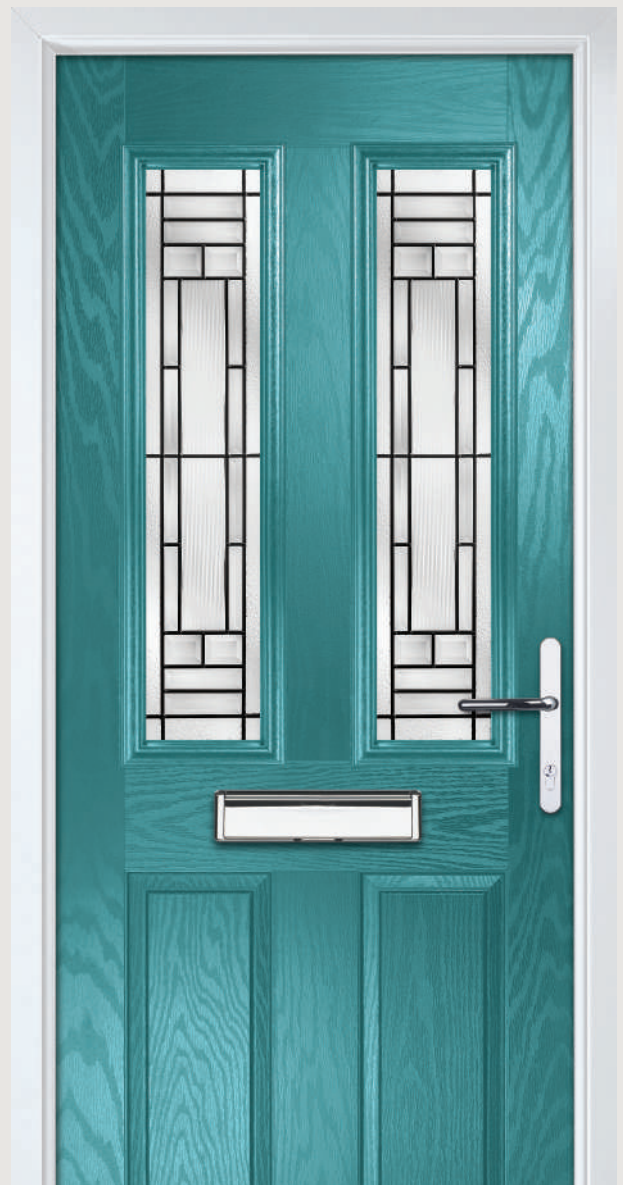

Door Colour: California
Decorative Glass: Classic

Door Colour: Irish Oak
Decorative Glass: Flair