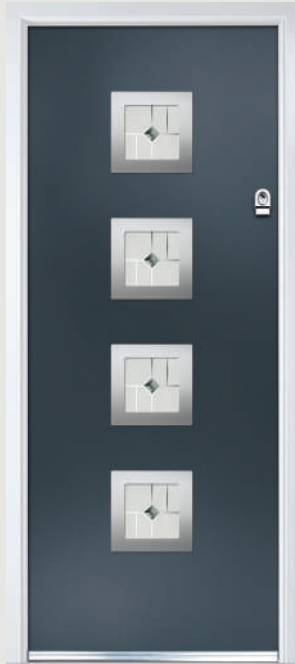

Door Colour: Anthracite Grey
Decorative Glass: Roma

Door Colour: **Nimbus**
Decorative Glass: **Tacoma**