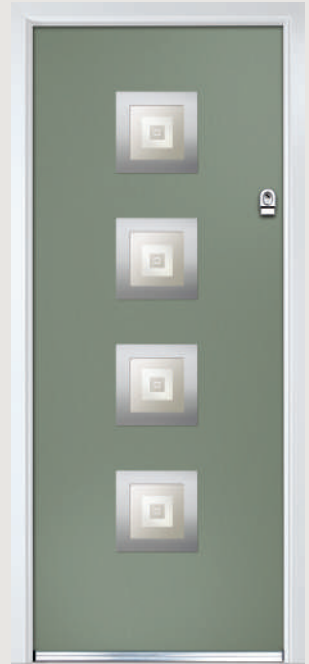

Door Colour: Sage
Decorative Glass: Greenwich

Door Colour: **Moonshine**
Decorative Glass: **Kensington**