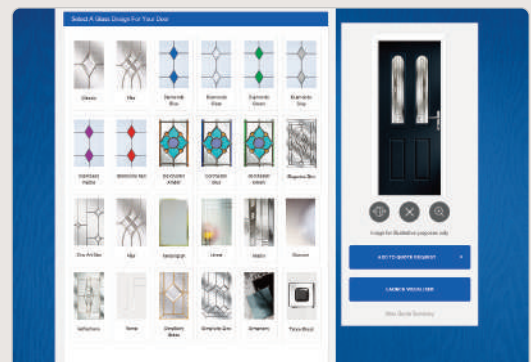

Choose your Glazing

[Click here to view the DOORCO door designer](#)