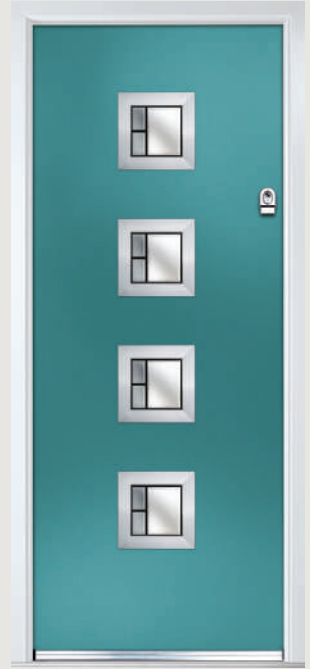

Door Colour: **Stormy Seas**
Decorative Glass: **Aurora**