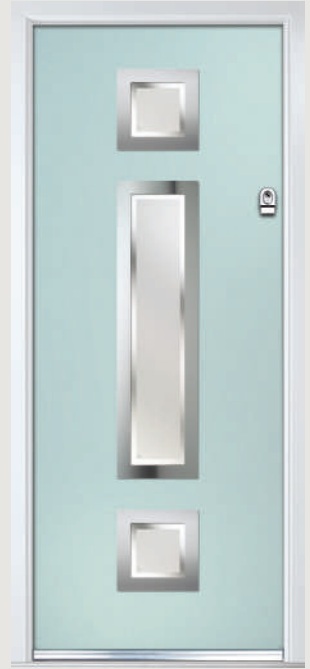

Inox Lyon

Links Contemporary Doors

Inox Lyon provides a stunning mix of two smaller lites delicately 'bookending' a larger central lite to optimise light penetration whilst maintaining style.