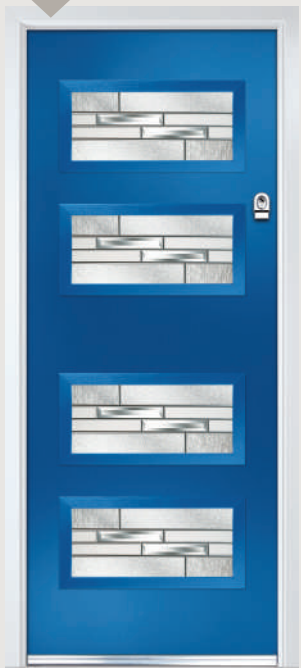

Copenhagen Option
Door Colour: French Blue
Decorative Glass: Element

Door Colour: Anthracite Grey
Decorative Glass: Greenwich