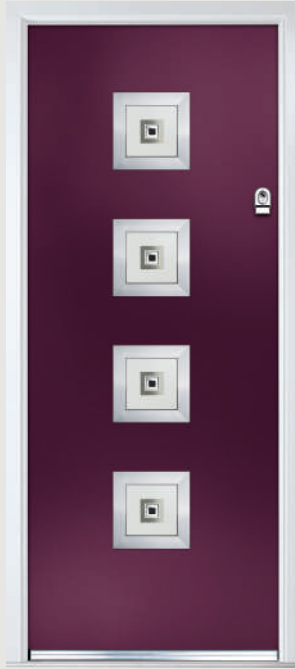

Urban Aluminium Glazing Cassette

Urban Colour-Matched Glazing Cassette

TriSYS® Glazing Cassette (Optional)

Door Colour: **Clay**  
Decorative Glass: **Greenwich**

Door Colour: **Very Berry**  
Decorative Glass: **Tahoe (Black Only)**