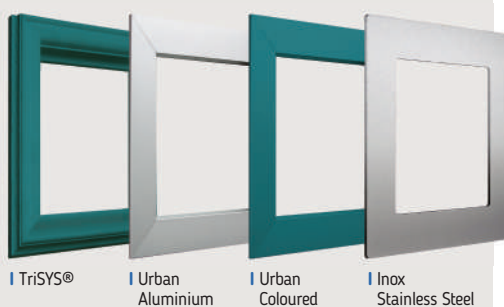

Choice of Glazing Cassettes

As door designs become more diverse, customers need a range of glazing cassette to suit any door in their home. DOORCO supplies the leading TriSYS® 3-Part glazing system from ODL Europe as standard. As an alternative, the high-end Inox cassettes are also popular and provide a stainless steel finish.

Glazing Service

Our in-house specialist team offers a bespoke service to pre-glaze doors using the TriSYS® or Inox cassette.