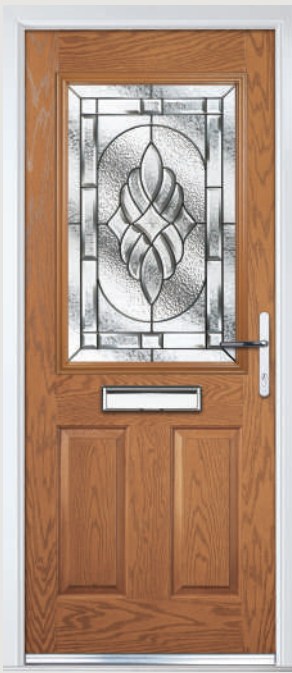

# Lytham

Grained Traditional Doors

With its large glazed area, the Lytham lets light flood through. Also available with GridLite and our unique integral blind option.

Lytham

GridLite Option

Door Colour: Golden Oak  
Decorative Glass: Elegance