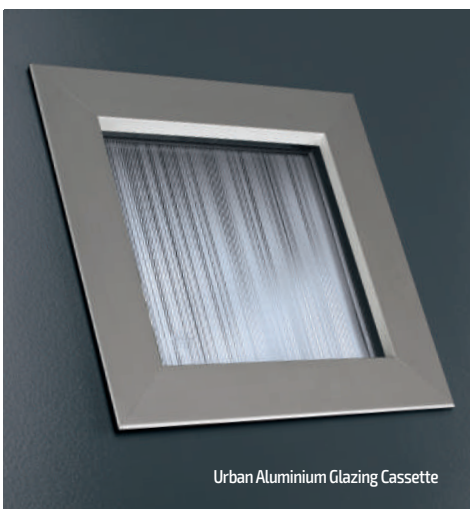

# Augusta Long

Grained Contemporary Doors

A full length decorative glass alternative to the standard Augusta.

Door Colour: **French Blue** | Decorative Glass: **Deco**

# Links Urban Contemporary Doors

The Urban range of contemporary doors is setting new standards in modern, upmarket entrances, allowing for a unique, clean, authentic style that's customised for each individual home. All styles use the unique Links 'smooth' door blank which are glazed using a brand new contemporary chamfered cassette system in a choice of either Aluminium or Colour-matched finishes.