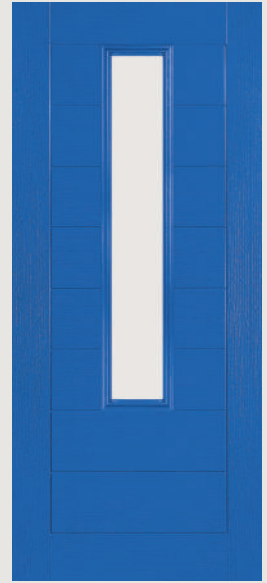

Monza II Augusta