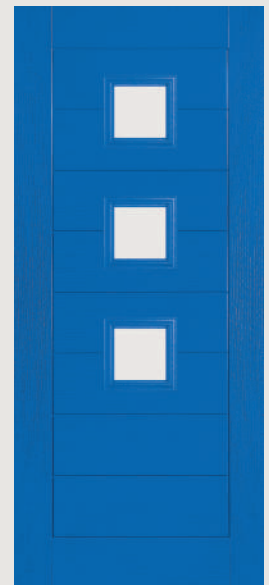

Monza II Square 3