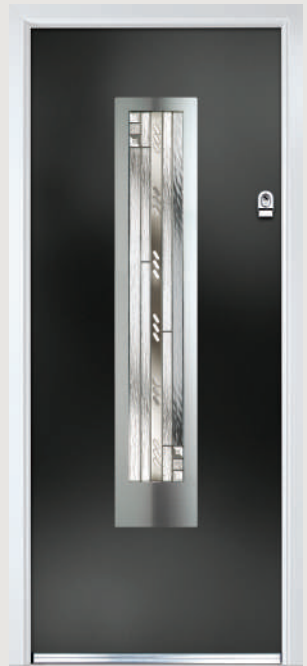

Door Colour: Black
Decorative Glass: Matrix