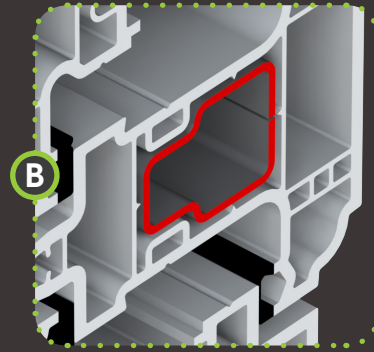

# Technical information

resurgence 

Vertical Cross Section - 80mm Flush Sash window

Optional glazing tipper

Optional steel reinforcement

## 80mm Flush Sash window

- 70mm sash with 80mm frame
- Sculptured suite
- Welded or mechanically jointed options
- Double rebated weather seal
- U-Values from 1.2 (D6U) and 0.8 (TGU)
- Fully foiled outer frame and transoms for authenticity