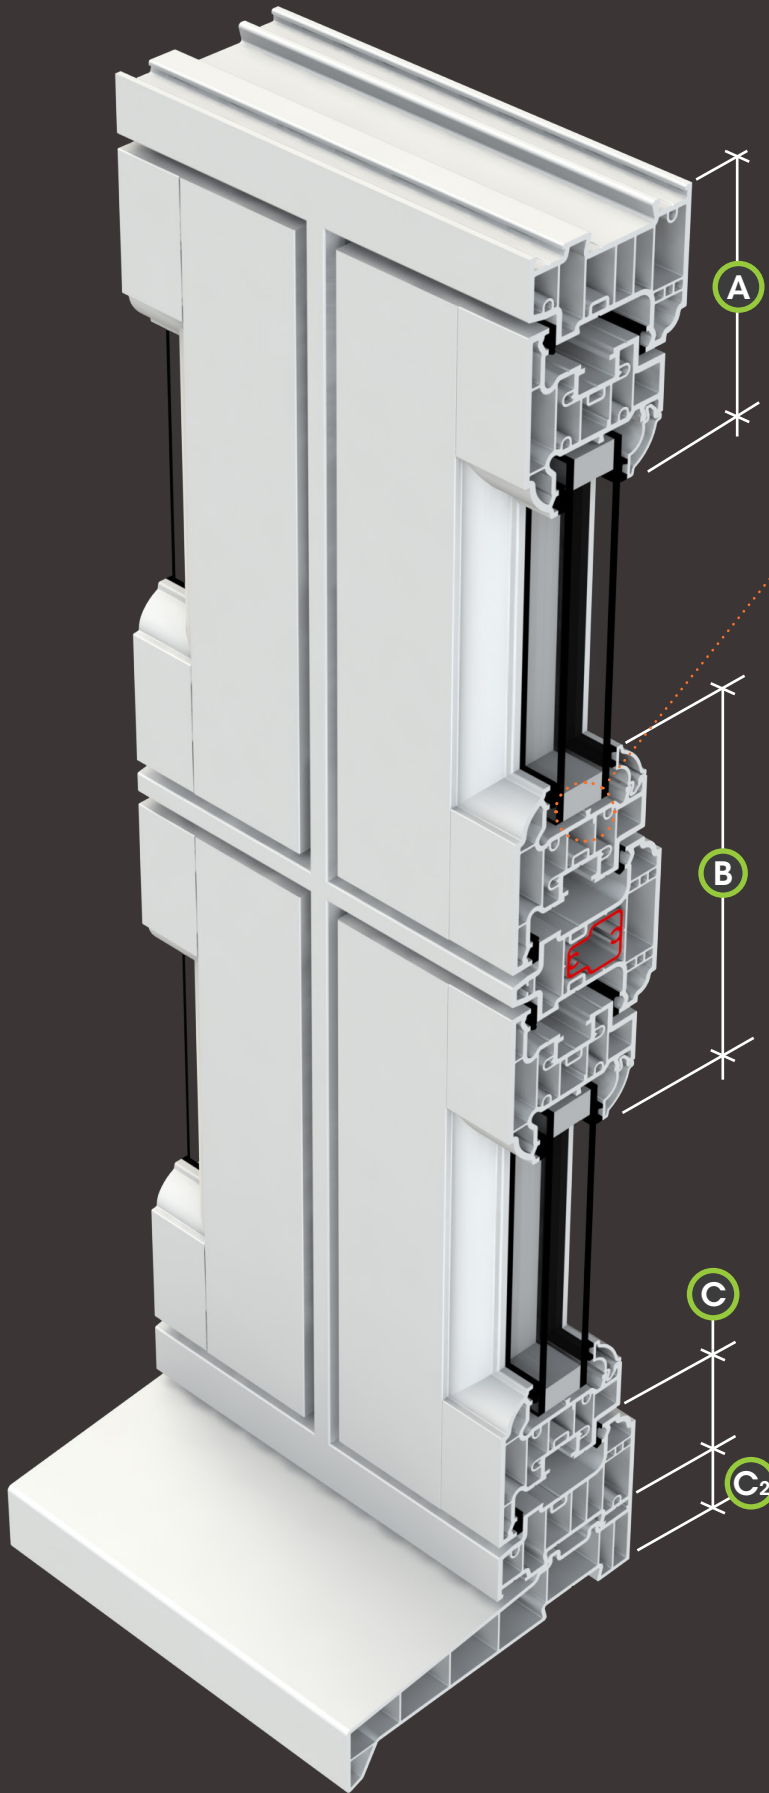

# Technical information

resurgence 

Vertical Cross Section - 80mm Flush Sash window

Optional glazing tipper

Optional steel reinforcement

## 80mm Flush Sash window

- 70mm sash with 80mm frame
- Sculptured suite
- Welded or mechanically jointed options
- Double rebated weather seal
- U-Values from 1.2 (D6U) and 0.8 (TGU)
- Fully foiled outer frame and transoms for authenticity