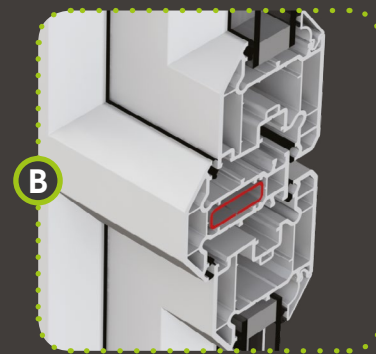

Technical information

For Liniar tilt & turn windows

Vertical Cross Section - Inward opening, internally beaded

Optional sculptured profile

Optional large frame

Optional glazing flipper

Sash next to sash

Optional large frame

Tilt & Turn Window

- Sculptured and chamfered suites
- 28mm double and 36mm triple glazing
- Ideal for fire exits
- U-values from 1.3 (DGU) and 0.9 (TGU)
- Patented co-ex gasket

Accreditations

PAS24

BS EN 12608

Product	Dim. C₂
85, 150, 165, 180 cills LSL085, LSL150, LCL165, LSL180	30mm

Replace notation with (S) for sculptured suite and (C) for chamfered suite.

Liniar specification guide

The Liniar Specification Guide is an A4-size, 234-page, full colour guide to specifying energy efficient PVCu windows and doors.