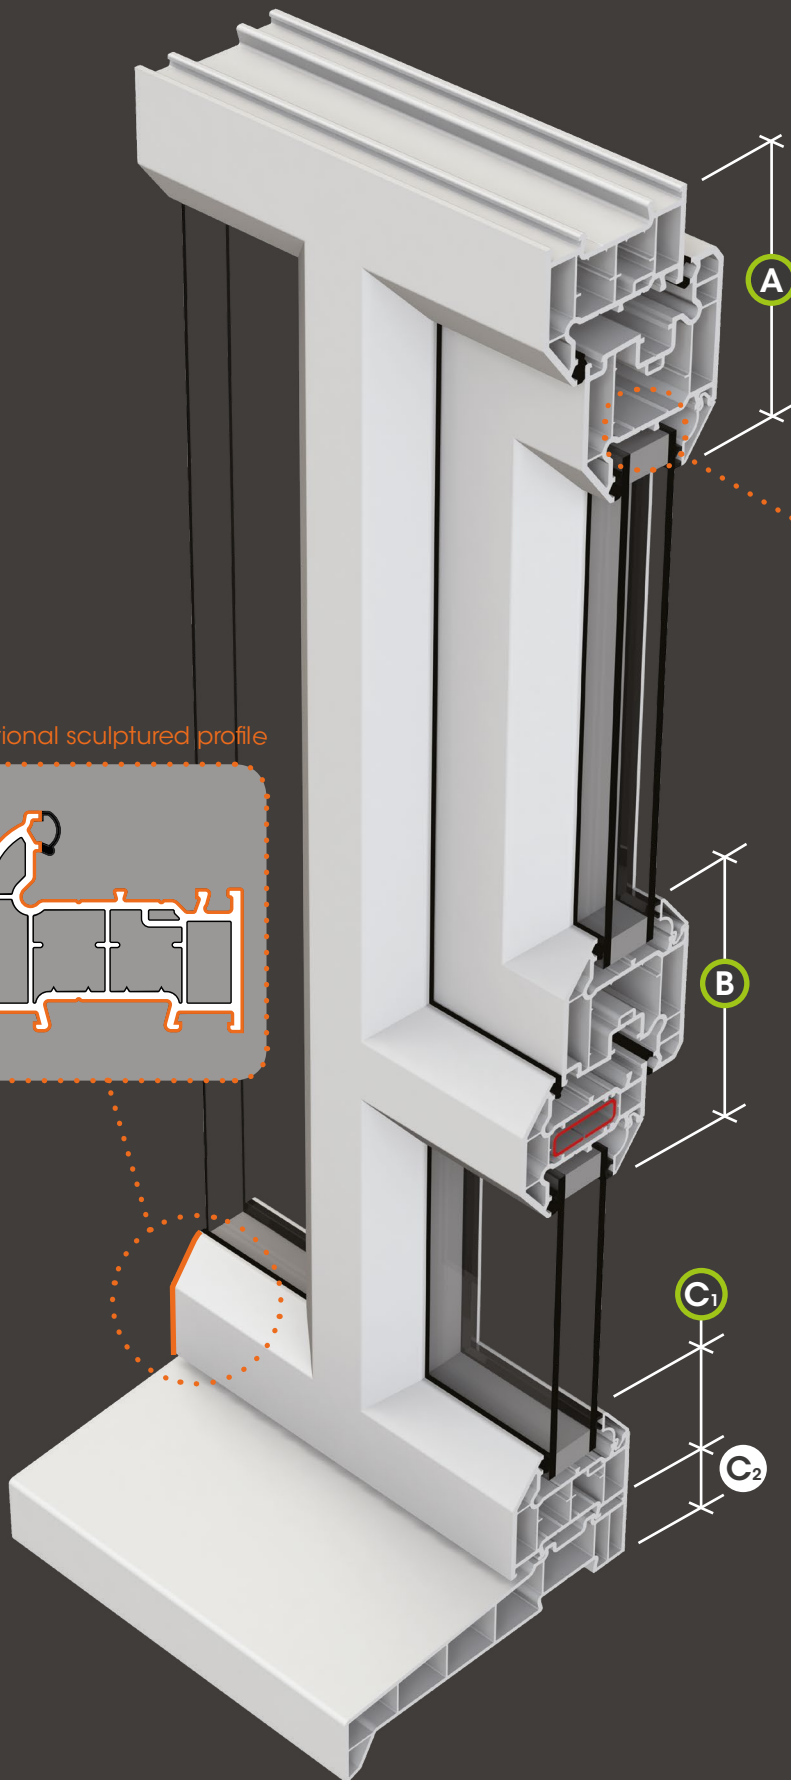

Technical information

For Liniar tilt & turn windows

Vertical Cross Section - Inward opening, internally beaded

Optional sculptured profile

Optional large frame

Optional glazing flipper

Sash next to sash

Optional large frame

Tilt & Turn Window

- Sculptured and chamfered suites
- 28mm double and 36mm triple glazing
- Ideal for fire exits
- U-values from 1.3 (DGU) and 0.9 (TGU)
- Patented co-ex gasket

Accreditations

PAS24

BS EN 12608

Product	Dim. B
Transom & sash L#W021 & L#W035	121mm
Int. transom & sash L#W026 & L#W035	141mm
Transom & 2 x sash L#W021 & 2 x L#W035	175mm
Int. transom & 2 x sash L#W026 & 2 x L#W035	195mm

Product	Dim. C₁
Small frame L#W011	57mm
Large frame L#W016	77mm

Product	Dim. C₂
85, 150, 165, 180 cills LSL085, LSL150, LCL165, LSL180	30mm

Replace notation with (S) for sculptured suite and (C) for chamfered suite.

Liniar specification guide

The Liniar Specification Guide is an A4-size, 234-page, full colour guide to specifying energy efficient PVCu windows and doors.