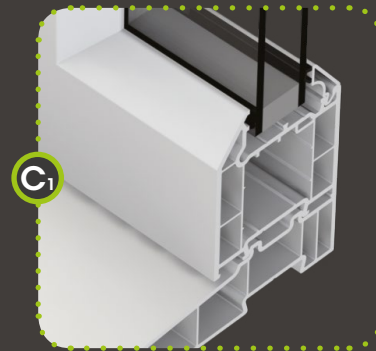

Technical information

For Liniar tilt & turn windows

Vertical Cross Section - Inward opening, internally beaded

Optional sculptured profile

Optional large frame

Optional glazing flipper

Sash next to sash

Optional large frame

Tilt & Turn Window

- Sculptured and chamfered suites
- 28mm double and 36mm triple glazing
- Ideal for fire exits
- U-values from 1.3 (DGU) and 0.9 (TGU)
- Patented co-ex gasket

Accreditations

PAS24

BS EN 12608