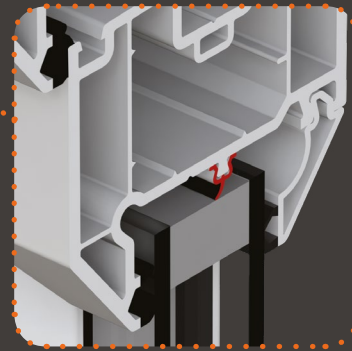

Technical information

For Liniar tilt & turn windows

Vertical Cross Section - Inward opening, internally beaded

Optional sculptured profile

Optional large frame

Optional glazing flipper

Sash next to sash

Optional large frame

Tilt & Turn Window

- Sculptured and chamfered suites
- 28mm double and 36mm triple glazing
- Ideal for fire exits
- U-values from 1.3 (DGU) and 0.9 (TGU)
- Patented co-ex gasket

Accreditations

PAS24

BS EN 12608