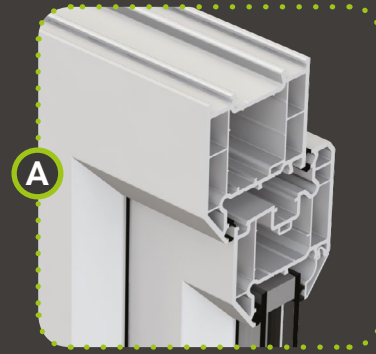

Technical information

For Liniar tilt & turn windows

Vertical Cross Section - Inward opening, internally beaded

Optional sculptured profile

Optional large frame

Optional glazing flipper

Sash next to sash

Optional large frame

Tilt & Turn Window

- Sculptured and chamfered suites
- 28mm double and 36mm triple glazing
- Ideal for fire exits
- U-values from 1.3 (DGU) and 0.9 (TGU)
- Patented co-ex gasket

Accreditations

PAS24

BS EN 12608