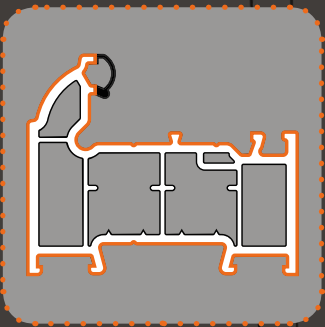

Technical information

For Liniar tilt & turn windows

Vertical Cross Section - Inward opening, internally beaded

Optional sculptured profile

Optional large frame

Optional glazing flipper

Sash next to sash

Optional large frame

Tilt & Turn Window

- Sculptured and chamfered suites
- 28mm double and 36mm triple glazing
- Ideal for fire exits
- U-values from 1.3 (DGU) and 0.9 (TGU)
- Patented co-ex gasket

Accreditations

PAS24

BS EN 12608

Product	Dim. C₂
85, 150, 165, 180 cills LSL085, LSL150, LCL165, LSL180	30mm

Replace notation with (S) for sculptured suite and (C) for chamfered suite.

Liniar specification guide

The Liniar Specification Guide is an A4-size, 234-page, full colour guide to specifying energy efficient PVCu windows and doors.