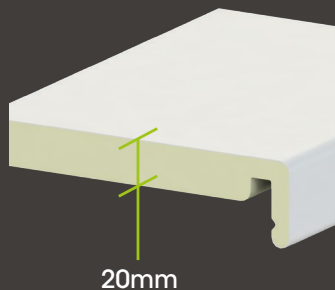

Linear soffits and fascias are designed and manufactured at the same UK extrusion facility as its range of windows, doors and roofs.

Linear fascia boards are 20mm thick, instead of the industry standard 16mm, providing greater strength, with longer legs and extra cover on mouldings for easier fitting.

Pre-marked and lined protective tape on the boards makes it easy to find the centre line for the rafter end. The pin guides are set at 100mm centres on each line, and the lines are set at 25mm intervals – to make installation as simple as possible.

Code: WW

Code: WC

Code: WC

Code: WI

Code: WO

Code: WG

Code: WR

Code: WZ

Code: WK

Size	Code	Pack Qty
150mm x 5m	LRB150#	2
175mm x 5m	LRB175#	2
200mm x 5m	LRB200#	2
225mm x 5m	LRB225#	2
250mm x 5m	LRB250#	2
300mm x 5m	LRB300#	2
354mm x 5m	LRB354#	2
454mm x 1.25m	LRB454#1.25	1
454mm x 5m	LRB454#	2

Replacement Fascia Board

20mm

Double ended

Replace notation with relevant colour code